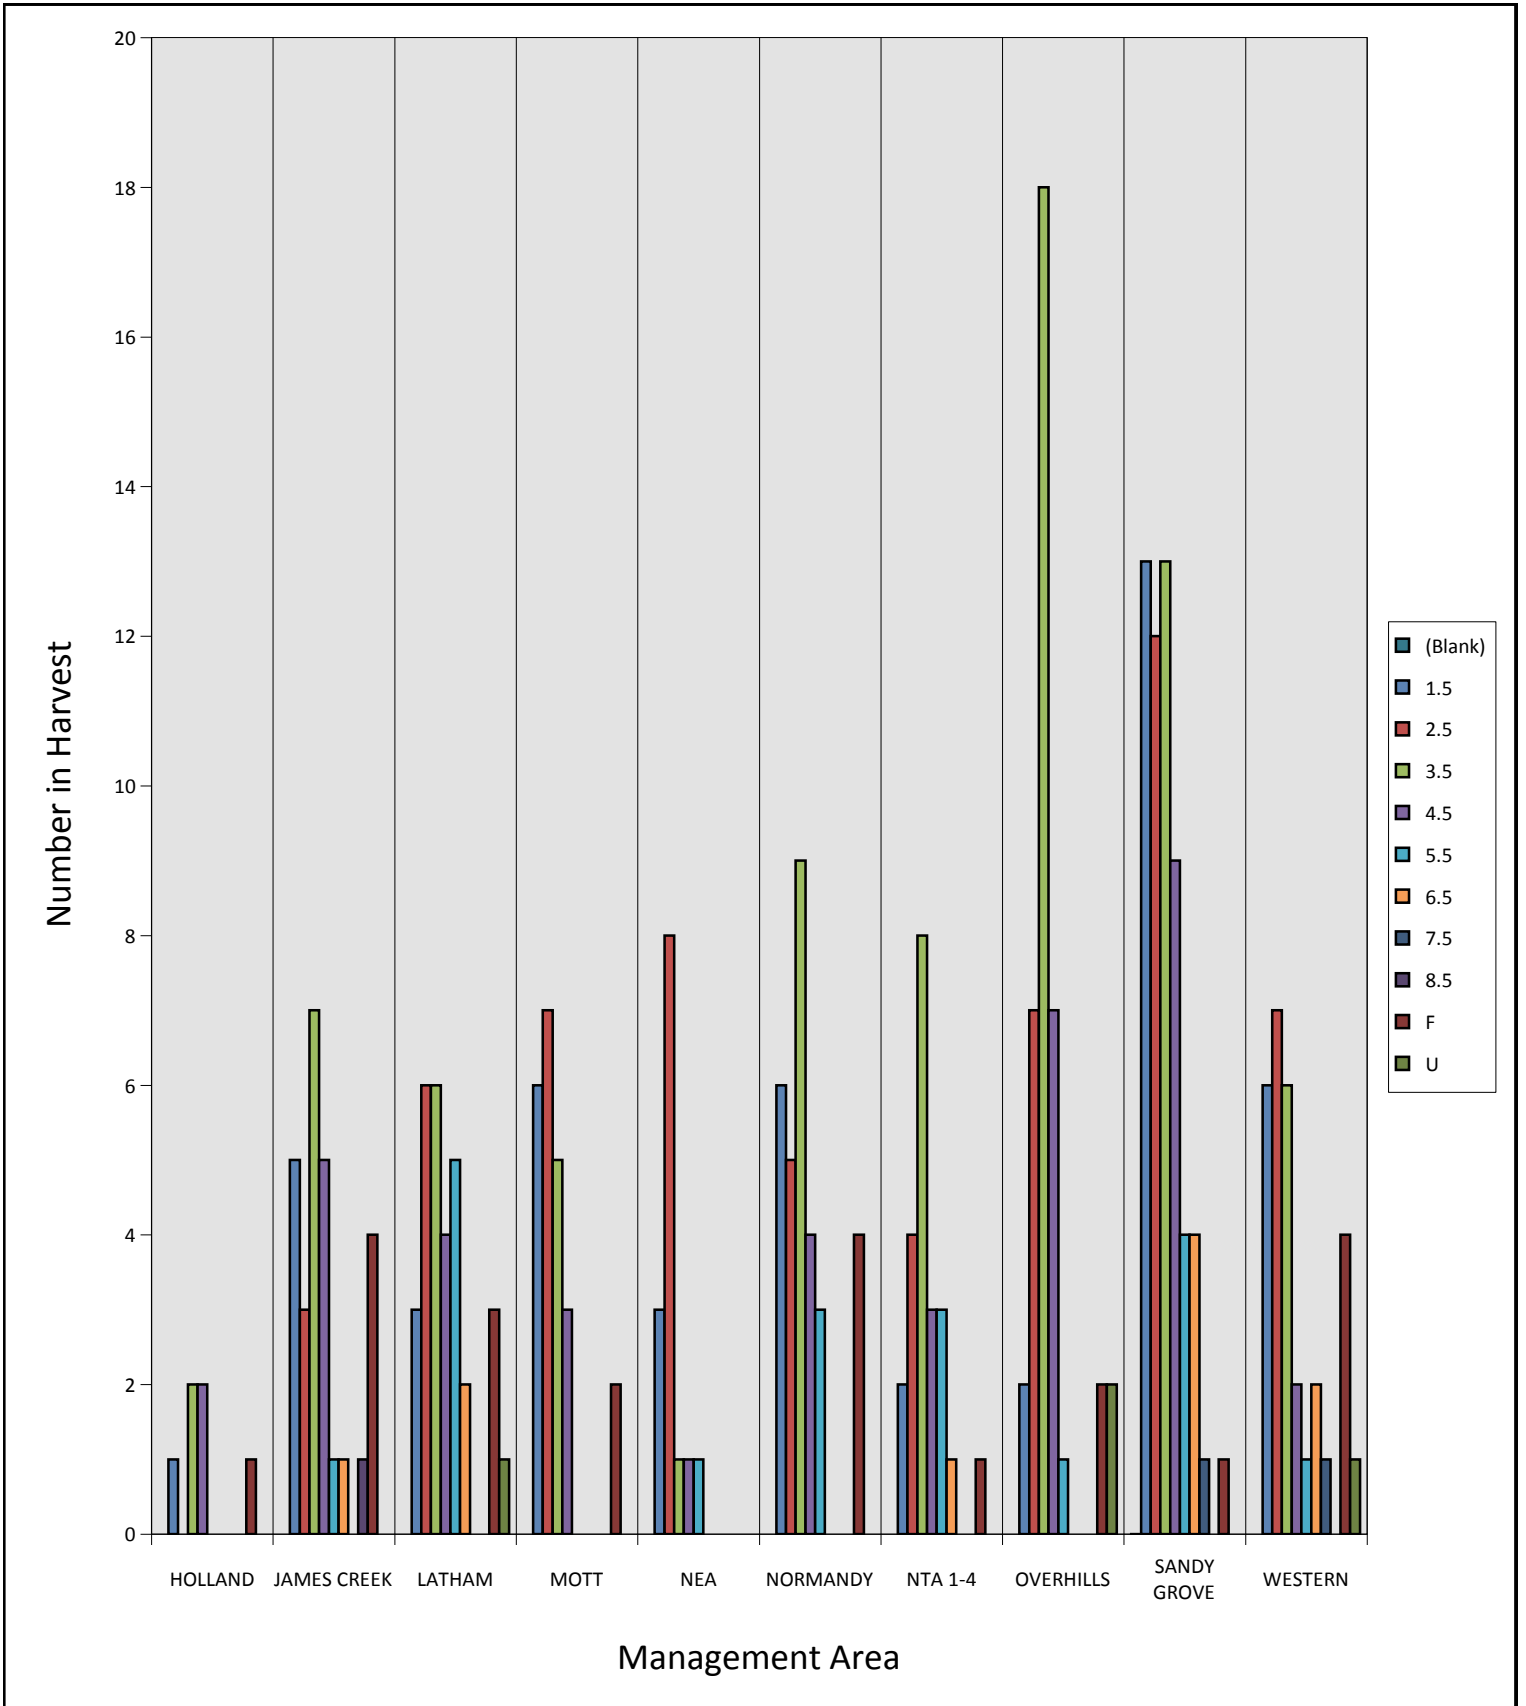

WESTERN

Harvest by Weight

Harvest by Weapon Type

Total Harvest: 30	Heaviest Deer: 166.8	Gun: 26
Total Adult Males: 19	Average Male Weight: 114.013333333333	MLoader: 0
Total Adult Females: 7	Average Female Weight: 74.1777777777778	Bow: 4
Total Fawns: 4		CBow: 0
Fawn to Doe Ratio: 1: 1.75		
Lactating Female Ratio: 1: 7		

Age Structure by Sex

Average Antler Beam Diameters by Age

<u>Females by Age</u>		<u>Males by Age</u>					
<u>Age Class</u>	<u>Count</u>	<u>Age Class</u>	<u>Count</u>	<u>Age Class</u>	<u>Right Beam</u>	<u>Age Class</u>	<u>Left Beam</u>
Fawn:	2	Fawn:	2				
1.5:	1	1.5:	5	1.5:	1.81	1.5:	1.7175
2.5:	1	2.5:	6	2.5:	2.2	2.5:	2.28166666666667
3.5:	0	3.5:	6	3.5:	2.68166666666667	3.5:	2.85833333333333
4.5:	2	4.5:	0	4.5:		4.5:	
5.5:	0	5.5:	1	5.5:	3.28	5.5:	3.66
6.5:	2	6.5:	0	6.5 and older:		6.5 and older:	
7.5:	1	7.5:	0				
8.5:	0	8.5:	0				

Harvest by Num. of Points

Average Inside Spread by Age

BB: 0	1.5 Yr: 7.55	Acres: 10725
1 - 5 pt: 7	2.5 Yr: 10.55	SQ Miles: 16.758
6 pt: 3	3.5 Yr: 13.4833333333333	Males Harvested / SqM: 1.2531
7 pt: 2	4.5 Yr:	Females Harvested / SqM: 0.5371
8 pt +: 7	5.5 Yr: 16.3	Attempts: 886
	6.5 Yr +:	AttemptsPERHarvest: 29.53

Number of Deer in Harvest by Age and Management Area