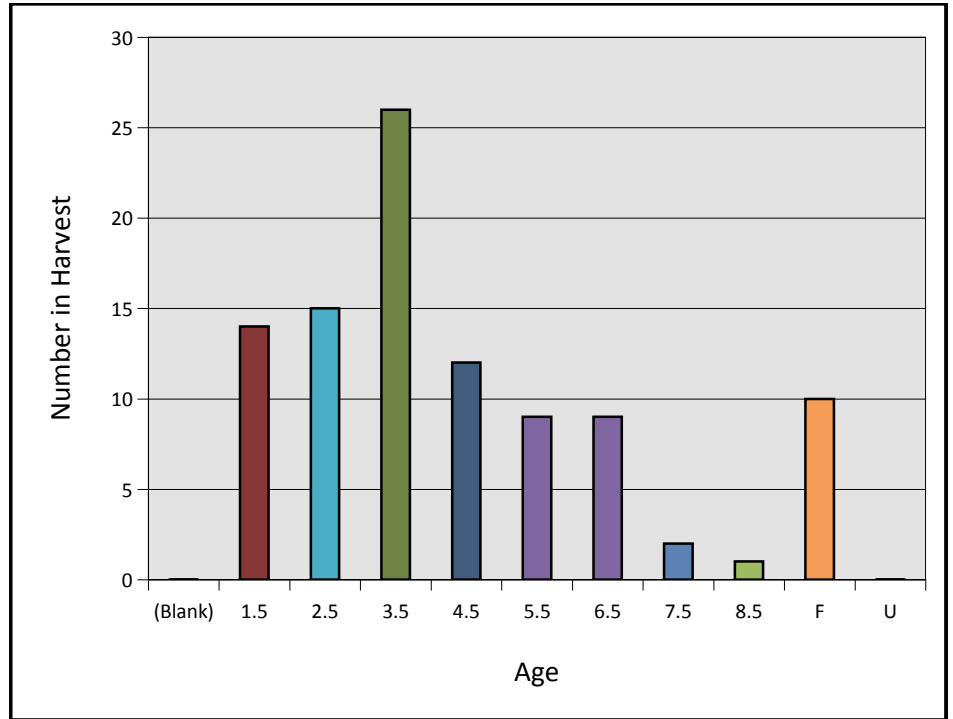

Bow:	55	19 %
Crossbow:	24	8 %
Gun:	213	72 %
Muzzleloader:	5	2 %

Total Attempts: 12295

Harvest by Age Class

Total Harvest

Age Class (YR)	Count	%
Fawn:	24	8 %
1.5:	50	17 %
2.5:	64	22 %
3.5:	80	27 %
4.5:	41	14 %
5.5:	20	7 %
6.5:	10	3 %
7.5:	2	0.7 %
8.5:	1	0.3 %

Total Harvest by Count

2021 Cumulative Harvest Data, cont.

Females

<u>Age Class (YR)</u>	<u>Count</u>	<u>% Adult F in Adult Female Harvest</u>
Fawn:	10	
1.5:	14	16 %
2.5:	15	17 %
3.5:	26	30 %
4.5:	12	14 %
5.5:	9	10 %
6.5:	9	10 %
7.5:	2	2 %
8.5:	1	1 %

Female Harvest by Count

Males

<u>Age Class (YR)</u>	<u>Count</u>	<u>% Adult M in Adult Male Harvest</u>
Fawn:	14	
1.5:	36	19 %
2.5:	49	26 %
3.5:	54	29 %
4.5:	29	16 %
5.5:	11	6 %
6.5:	1	0.5 %
7.5:	0	0 %
8.5:	0	0 %

Male Harvest by Count

Average Weights by Sex and Age (LBS)

Male Average Weight: 117.90348837209

Heaviest Deer: 181.6

Female Average Weight: 85.055172413793

Female Age Class (YR)

Fawn:	43.325
1.5:	77.566
2.5:	88.871
3.5:	88.72
4.5:	101.08
5.5:	92.775
6.5 and older:	91.654