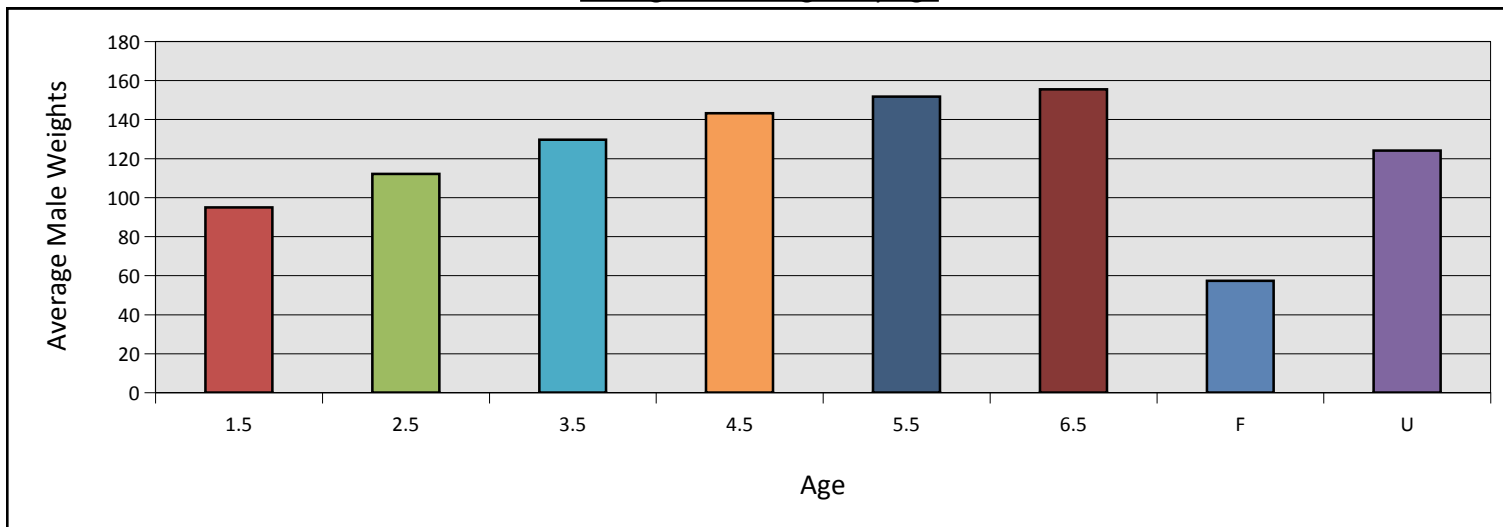

Female Harvest by Count

Males

<u>Age Class (YR)</u>	<u>Count</u>	<u>% Adult M in Adult Male Harvest</u>
Fawn:	14	
1.5:	36	19 %
2.5:	49	26 %
3.5:	54	29 %
4.5:	29	16 %
5.5:	11	6 %
6.5:	1	0.5 %
7.5:	0	0 %
8.5:	0	0 %

Male Harvest by Count

Average Weights by Sex and Age (LBS)

Male Average Weight: 117.90348837209

Heaviest Deer: 181.6

Female Average Weight: 85.055172413793

Female Age Class (YR)

Fawn:	43.325
1.5:	77.566
2.5:	88.871
3.5:	88.72
4.5:	101.08
5.5:	92.775
6.5 and older:	91.654

Male Age Class (YR)

Fawn:	57.283
1.5:	94.841
2.5:	112.08
3.5:	129.52
4.5:	143.12
5.5:	151.61
6.5 and older:	107.6

Average Female Weights by Age

Average Male Weights by Age

Harvest by Antler Characteristics and Age

Harvest by Antler Points

1 - 5 pts:	57
6 pts:	15
7 pts:	26
8 pts +:	82

Average Inside Spread by Age (YR)

1.5:	6.34
2.5:	10.522448979591
3.5:	13.007407407407
4.5:	14.967857142857
5.5:	15.645454545454
6.5 and older:	14.5