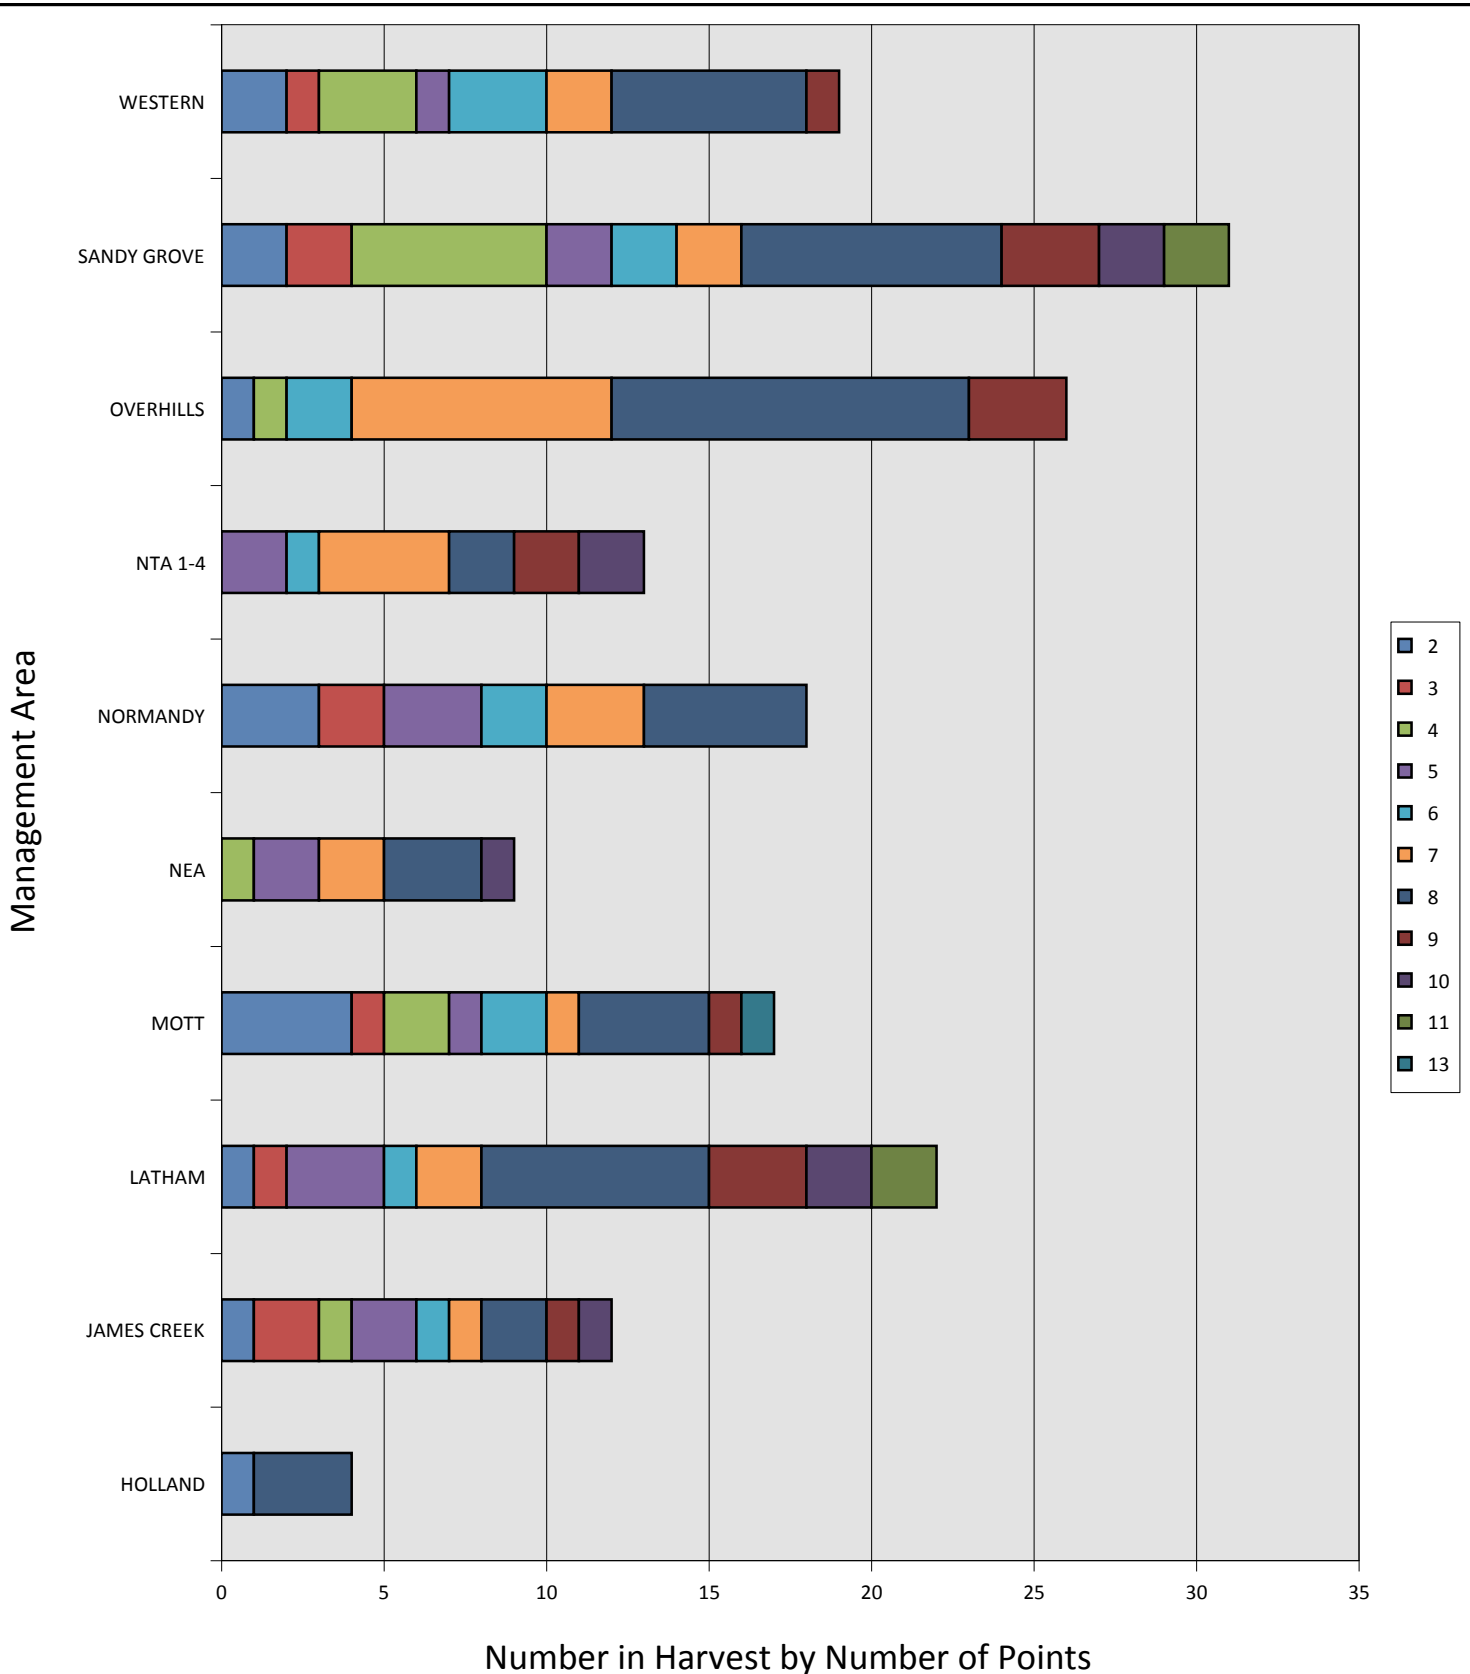

Age Structure by Sex

Average Antler Beam Diameters by Age

<u>Females by Age</u>		<u>Males by Age</u>					
<u>Age Class</u>	<u>Count</u>	<u>Age Class</u>	<u>Count</u>	<u>Age Class</u>	<u>Right Beam</u>	<u>Age Class</u>	<u>Left Beam</u>
Fawn:	2	Fawn:	2				
1.5:	1	1.5:	5	1.5:	1.81	1.5:	1.7175
2.5:	1	2.5:	6	2.5:	2.2	2.5:	2.28166666666667
3.5:	0	3.5:	6	3.5:	2.68166666666667	3.5:	2.85833333333333
4.5:	2	4.5:	0	4.5:		4.5:	
5.5:	0	5.5:	1	5.5:	3.28	5.5:	3.66
6.5:	2	6.5:	0	6.5 and older:		6.5 and older:	
7.5:	1	7.5:	0				
8.5:	0	8.5:	0				

Harvest by Num. of Points

Average Inside Spread by Age

BB: 0	1.5 Yr: 7.55	Acres: 10725
1 - 5 pt: 7	2.5 Yr: 10.55	SQ Miles: 16.758
6 pt: 3	3.5 Yr: 13.4833333333333	Males Harvested / SqM: 1.2531
7 pt: 2	4.5 Yr:	Females Harvested / SqM: 0.5371
8 pt +: 7	5.5 Yr: 16.3	Attempts: 886
	6.5 Yr +:	AttemptsPERHarvest: 29.53

Number of Deer in Harvest by Age and Management Area

Number of Males in Harvest by Number of Antler Points

Males vs. Females in Harvest by Management Area

Males in Harvest by Management Area and Age

Females in Harvest by Management Area and Age