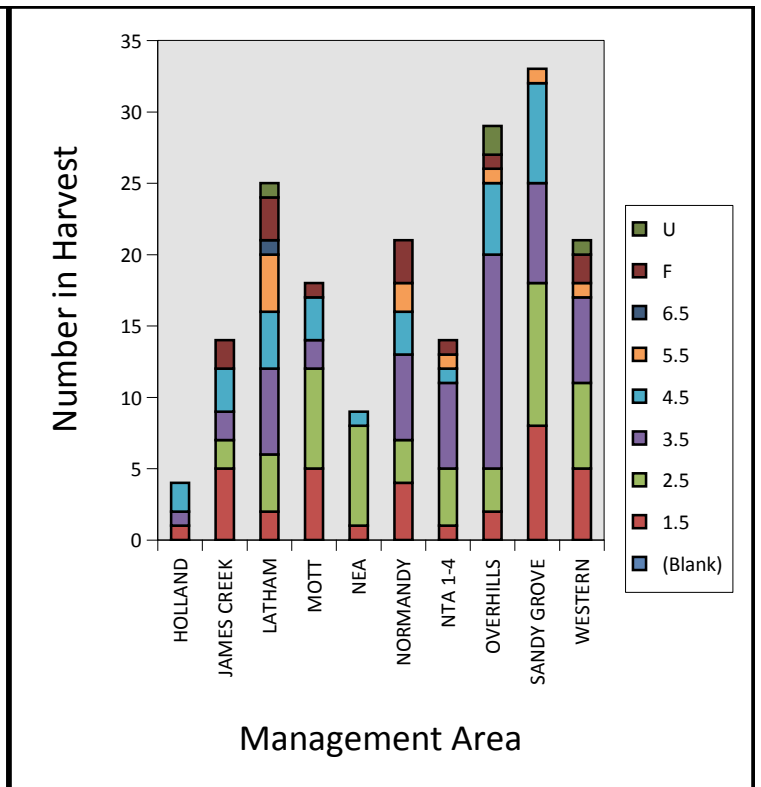

Number of Deer in Harvest by Age and Management Area

Number of Males in Harvest by Number of Antler Points

Males vs. Females in Harvest by Management Area

Males in Harvest by Management Area and Age

Females in Harvest by Management Area and Age