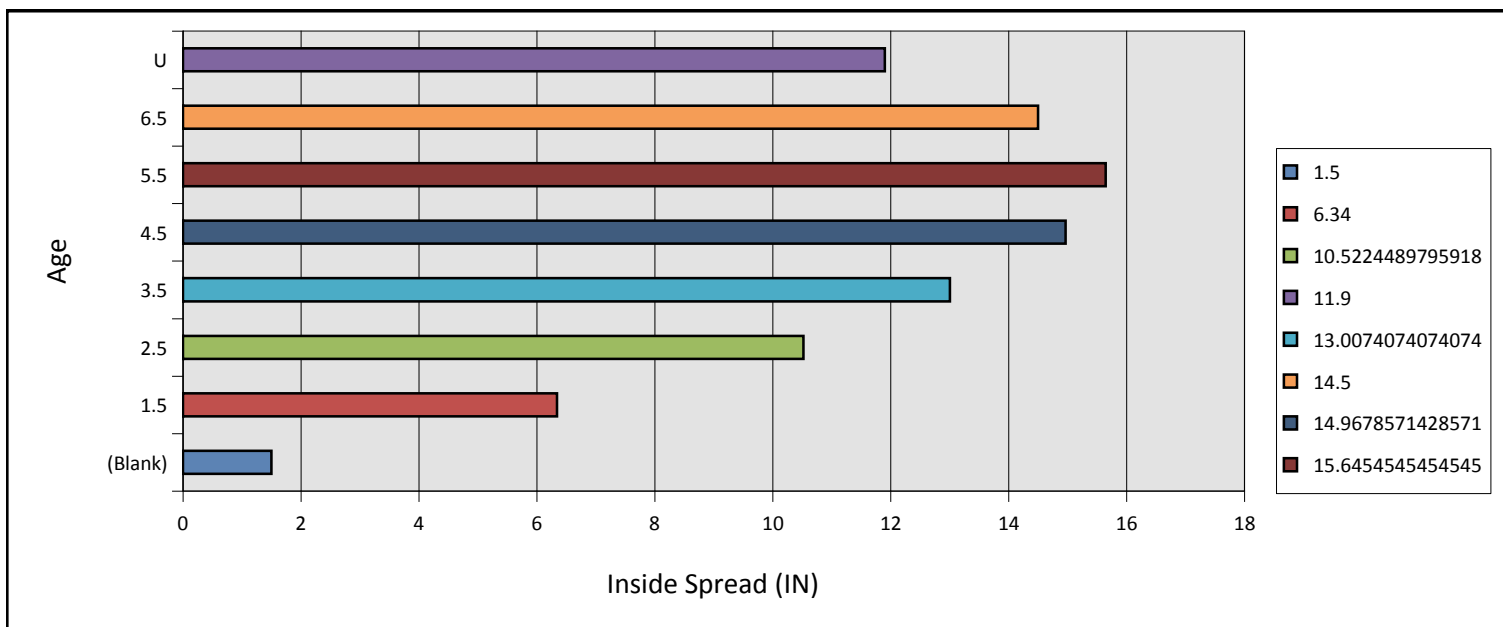

Harvest by Antler Points

1 - 5 pts:	57
6 pts:	15
7 pts:	26
8 pts +:	82

Average Inside Spread by Age (YR)

1.5:	6.34
2.5:	10.522448979591
3.5:	13.007407407407
4.5:	14.967857142857
5.5:	15.645454545454
6.5 and older:	14.5

Number of Points by Percentage of Age Class

Average Inside Spread by Age

Average Beam Diameters by Age (CM)

<u>Right Beam</u>		<u>Left Beam</u>	
<u>Age Class</u>	<u>(CM)</u>	<u>Age Class</u>	<u>(CM)</u>
1.5:	1.6726470588235	1.5:	1.7029411764705
2.5:	2.2473469387755	2.5:	2.2683673469387
3.5:	2.7088888888888	3.5:	2.8018518518518
4.5:	3.0617241379310	4.5:	2.9993103448275
5.5:	3.2609090909090	5.5:	3.2854545454545
6.5 and older:	3.2	6.5 and older:	3.25

Average Antler Beam Diameters by Age

2021 Harvest Data by Management Area

HOLLAND

Harvest by Weight

Harvest by Weapon Type

Total Harvest: 6	Heaviest Deer: 155.2	Gun: 6
Total Adult Males: 4	Average Male Weight: 129.1	MLoader: 0
Total Adult Females: 1	Average Female Weight: 86.6	Bow: 0
Total Fawns: 1		CBow: 0
Fawn to Doe Ratio: 1: 1		
Lactating Female Ratio: 1: 1		