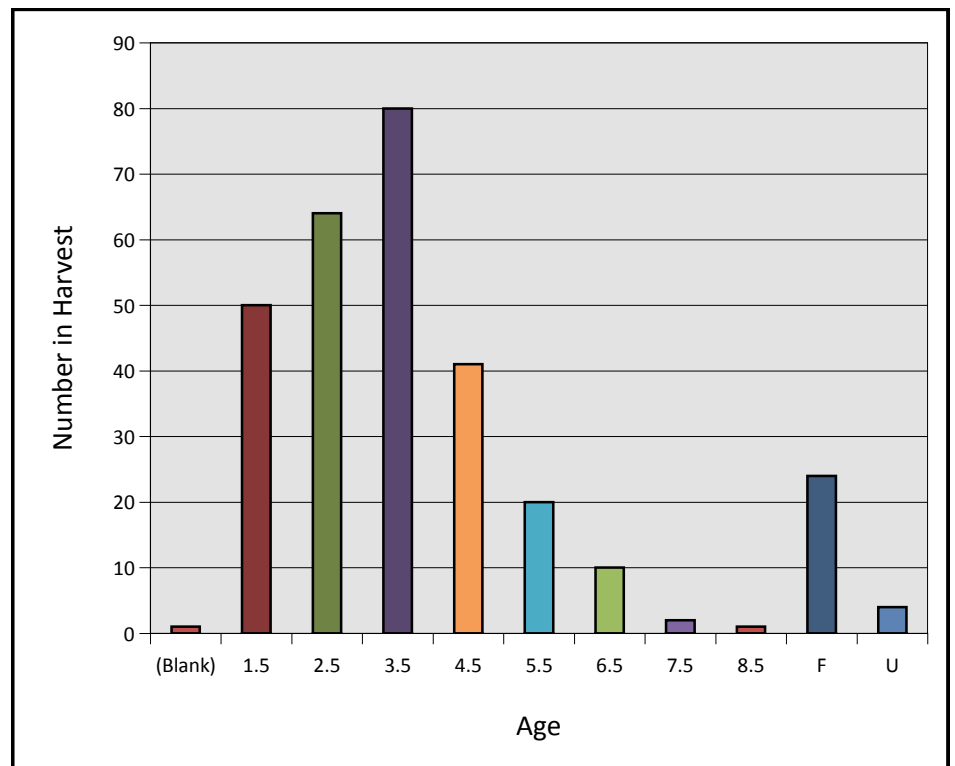

2021 Cumulative Harvest Data

Total Harvest: 297

Total Adult Males: 185

Total Adult Females: 88

Total Fawns: 24

Fawn to Doe Ratio: 1: 3.6667

Lactating Female Ratio: 1: 2.36

Harvest by Weapon Type

Bow:	55	19 %
Crossbow:	24	8 %
Gun:	213	72 %
Muzzleloader:	5	2 %

Total Attempts: 12295

Harvest by Age Class

Total Harvest

Age Class (YR)	Count	%
Fawn:	24	8 %
1.5:	50	17 %
2.5:	64	22 %
3.5:	80	27 %
4.5:	41	14 %
5.5:	20	7 %
6.5:	10	3 %
7.5:	2	0.7 %
8.5:	1	0.3 %

Total Harvest by Count

2021 Cumulative Harvest Data, cont.

Females

<u>Age Class (YR)</u>	<u>Count</u>	<u>% Adult F in Adult Female Harvest</u>
Fawn:	10	
1.5:	14	16 %
2.5:	15	17 %
3.5:	26	30 %
4.5:	12	14 %
5.5:	9	10 %
6.5:	9	10 %
7.5:	2	2 %
8.5:	1	1 %