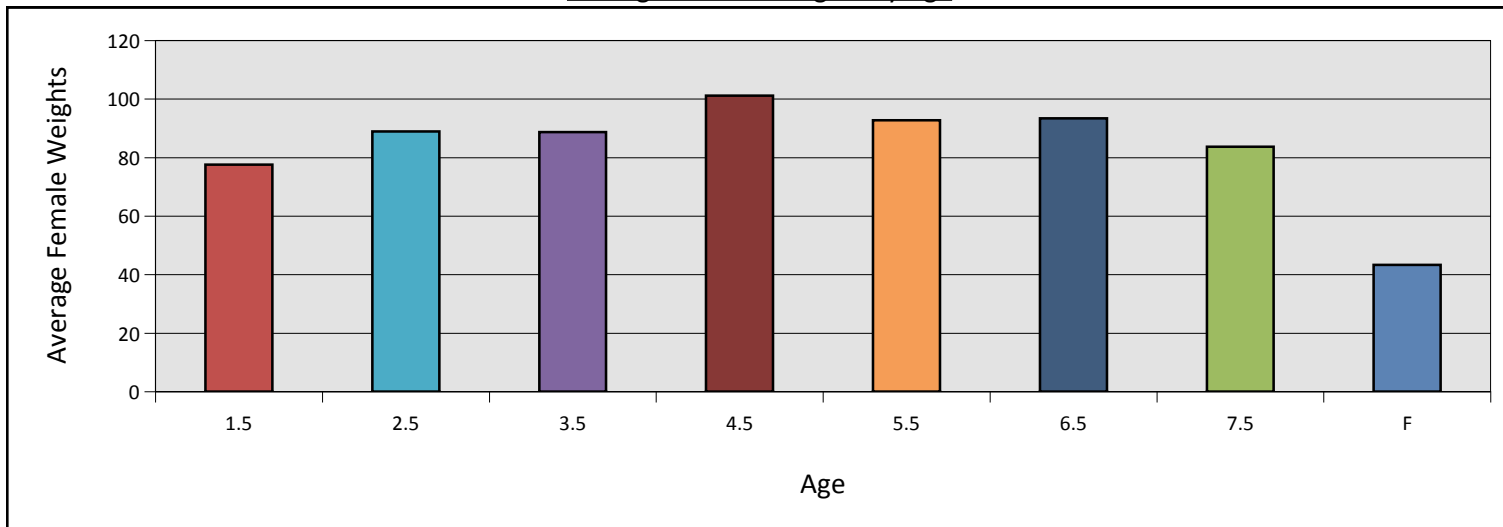

Female Harvest by Count

Males

<u>Age Class (YR)</u>	<u>Count</u>	<u>% Adult M in Adult Male Harvest</u>
Fawn:	14	
1.5:	36	19 %
2.5:	49	26 %
3.5:	54	29 %
4.5:	29	16 %
5.5:	11	6 %
6.5:	1	0.5 %
7.5:	0	0 %
8.5:	0	0 %

Male Harvest by Count

Average Weights by Sex and Age (LBS)

Male Average Weight: 117.90348837209

Heaviest Deer: 181.6

Female Average Weight: 85.055172413793

Female Age Class (YR)

Fawn:	43.325
1.5:	77.566
2.5:	88.871
3.5:	88.72
4.5:	101.08
5.5:	92.775
6.5 and older:	91.654

Male Age Class (YR)

Fawn:	57.283
1.5:	94.841
2.5:	112.08
3.5:	129.52
4.5:	143.12
5.5:	151.61
6.5 and older:	107.6

Average Female Weights by Age

Average Male Weights by Age

Harvest by Antler Characteristics and Age

Number of Points by Percentage of Age Class

Average Inside Spread by Age

Average Beam Diameters by Age (CM)

<u>Right Beam</u>		<u>Left Beam</u>	
<u>Age Class</u>	<u>(CM)</u>	<u>Age Class</u>	<u>(CM)</u>
1.5:	1.6726470588235	1.5:	1.7029411764705
2.5:	2.2473469387755	2.5:	2.2683673469387
3.5:	2.7088888888888	3.5:	2.8018518518518
4.5:	3.0617241379310	4.5:	2.9993103448275
5.5:	3.2609090909090	5.5:	3.2854545454545
6.5 and older:	3.2	6.5 and older:	3.25