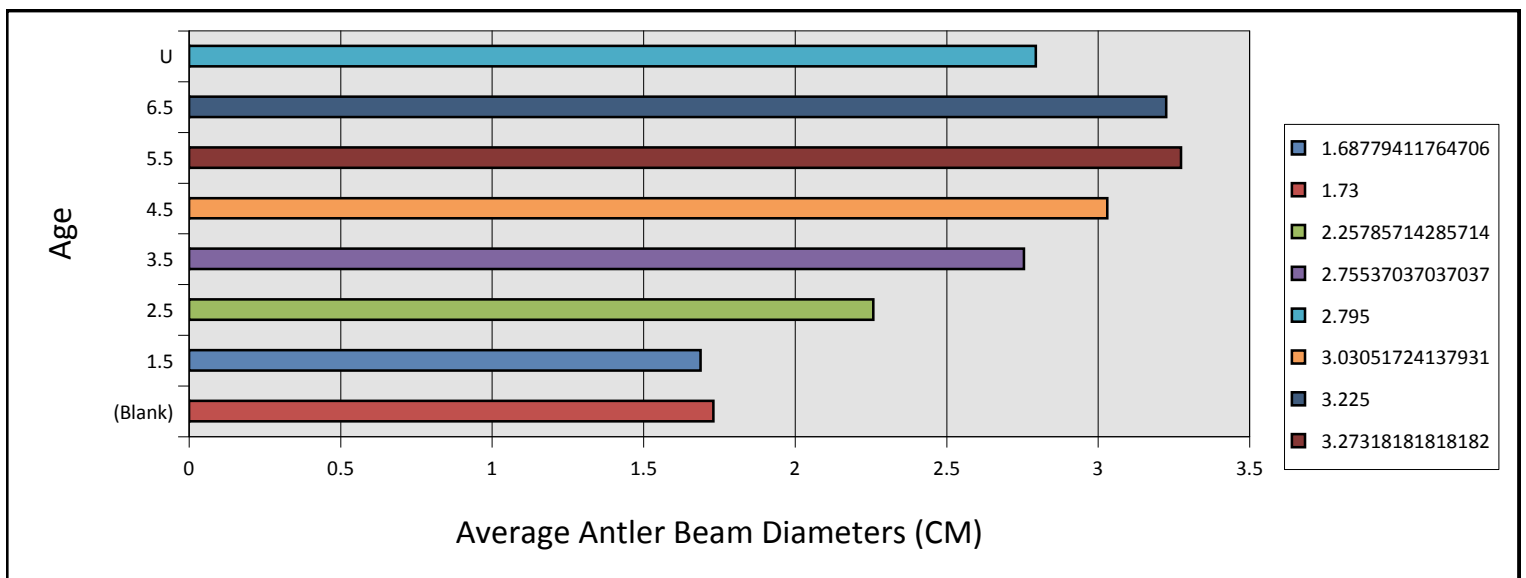

Harvest by Antler Points

1 - 5 pts:	57
6 pts:	15
7 pts:	26
8 pts +:	82

Average Inside Spread by Age (YR)

1.5:	6.34
2.5:	10.522448979591
3.5:	13.007407407407
4.5:	14.967857142857
5.5:	15.645454545454
6.5 and older:	14.5

Number of Points by Percentage of Age Class

Average Inside Spread by Age

Average Beam Diameters by Age (CM)

<u>Right Beam</u>		<u>Left Beam</u>	
<u>Age Class</u>	<u>(CM)</u>	<u>Age Class</u>	<u>(CM)</u>
1.5:	1.6726470588235	1.5:	1.7029411764705
2.5:	2.2473469387755	2.5:	2.2683673469387
3.5:	2.7088888888888	3.5:	2.8018518518518
4.5:	3.0617241379310	4.5:	2.9993103448275
5.5:	3.2609090909090	5.5:	3.2854545454545
6.5 and older:	3.2	6.5 and older:	3.25

Average Antler Beam Diameters by Age

2021 Harvest Data by Management Area

HOLLAND

Harvest by Weight

Harvest by Weapon Type

Total Harvest: 6	Heaviest Deer: 155.2	Gun: 6
Total Adult Males: 4	Average Male Weight: 129.1	MLoader: 0
Total Adult Females: 1	Average Female Weight: 86.6	Bow: 0
Total Fawns: 1		CBow: 0
Fawn to Doe Ratio: 1: 1		
Lactating Female Ratio: 1: 1		

Age Structure by Sex

Average Antler Beam Diameters by Age

<u>Females by Age</u>		<u>Males by Age</u>					
<u>Age Class</u>	<u>Count</u>	<u>Age Class</u>	<u>Count</u>	<u>Age Class</u>	<u>Right Beam</u>	<u>Age Class</u>	<u>Left Beam</u>
Fawn:	1	Fawn:	0	1.5:	1.3	1.5:	1.27
1.5:	0	1.5:	1	2.5:		2.5:	
2.5:	0	2.5:	0	3.5:	2.91	3.5:	2.92
3.5:	1	3.5:	1	4.5:	3.95	4.5:	3.175
4.5:	0	4.5:	2	5.5:		5.5:	
5.5:	0	5.5:	0	6.5 and older:		6.5 and older:	
6.5:	0	6.5:	0				
7.5:	0	7.5:	0				
8.5:	0	8.5:	0				