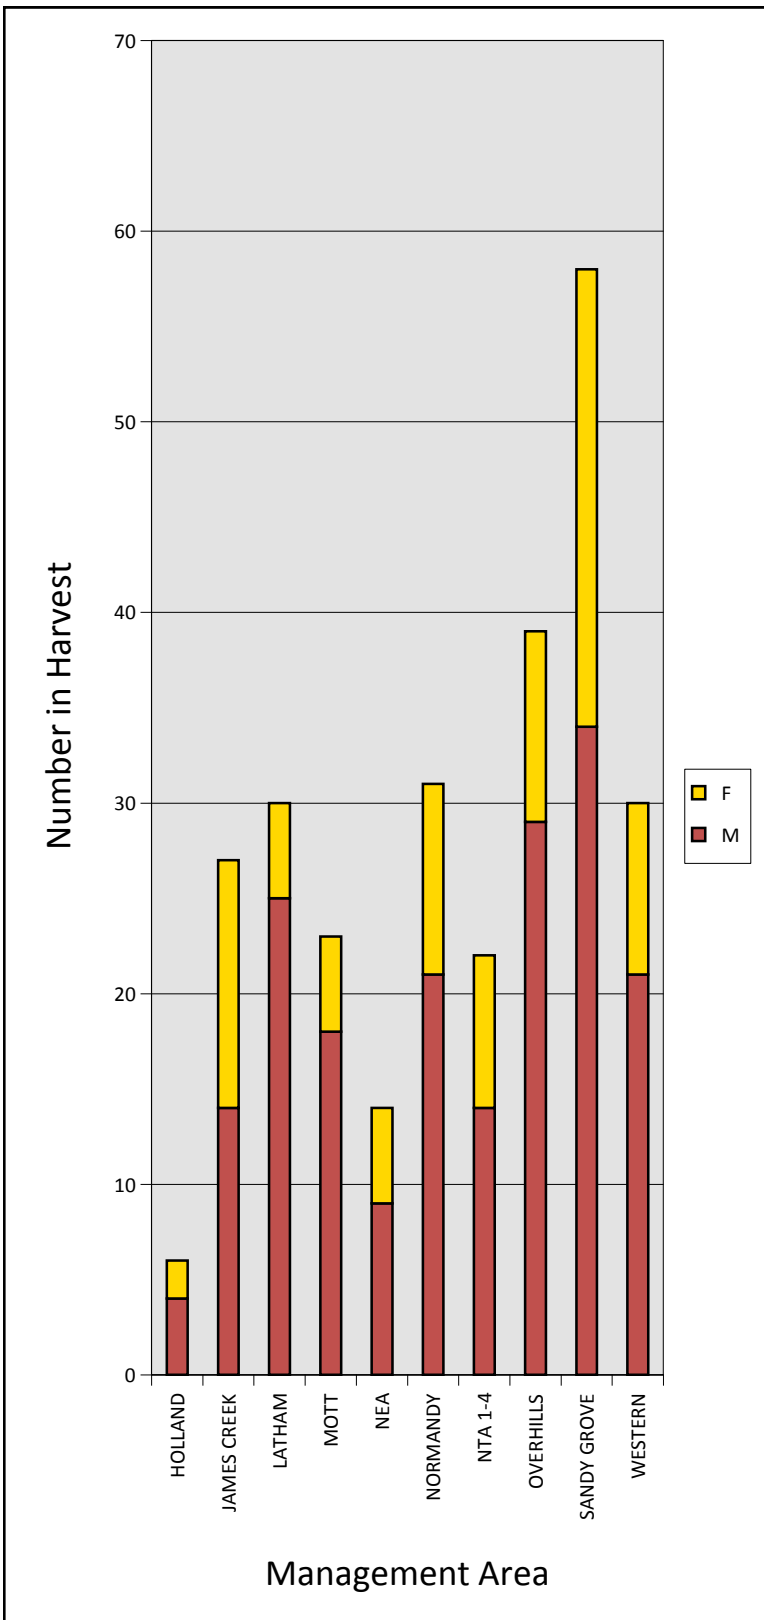

Age Structure by Sex

Average Antler Beam Diameters by Age

<u>Females by Age</u>		<u>Males by Age</u>					
<u>Age Class</u>	<u>Count</u>	<u>Age Class</u>	<u>Count</u>	<u>Age Class</u>	<u>Right Beam</u>	<u>Age Class</u>	<u>Left Beam</u>
Fawn:	2	Fawn:	2				
1.5:	1	1.5:	5	1.5:	1.81	1.5:	1.7175
2.5:	1	2.5:	6	2.5:	2.2	2.5:	2.28166666666667
3.5:	0	3.5:	6	3.5:	2.68166666666667	3.5:	2.85833333333333
4.5:	2	4.5:	0	4.5:		4.5:	
5.5:	0	5.5:	1	5.5:	3.28	5.5:	3.66
6.5:	2	6.5:	0	6.5 and older:		6.5 and older:	
7.5:	1	7.5:	0				
8.5:	0	8.5:	0				

Harvest by Num. of Points

Average Inside Spread by Age

BB: 0	1.5 Yr: 7.55	Acres: 10725
1 - 5 pt: 7	2.5 Yr: 10.55	SQ Miles: 16.758
6 pt: 3	3.5 Yr: 13.4833333333333	Males Harvested / SqM: 1.2531
7 pt: 2	4.5 Yr:	Females Harvested / SqM: 0.5371
8 pt +: 7	5.5 Yr: 16.3	Attempts: 886
	6.5 Yr +:	AttemptsPERHarvest: 29.53

Number of Deer in Harvest by Age and Management Area

Number of Males in Harvest by Number of Antler Points

Males vs. Females in Harvest by Management Area

Males in Harvest by Management Area and Age

Females in Harvest by Management Area and Age