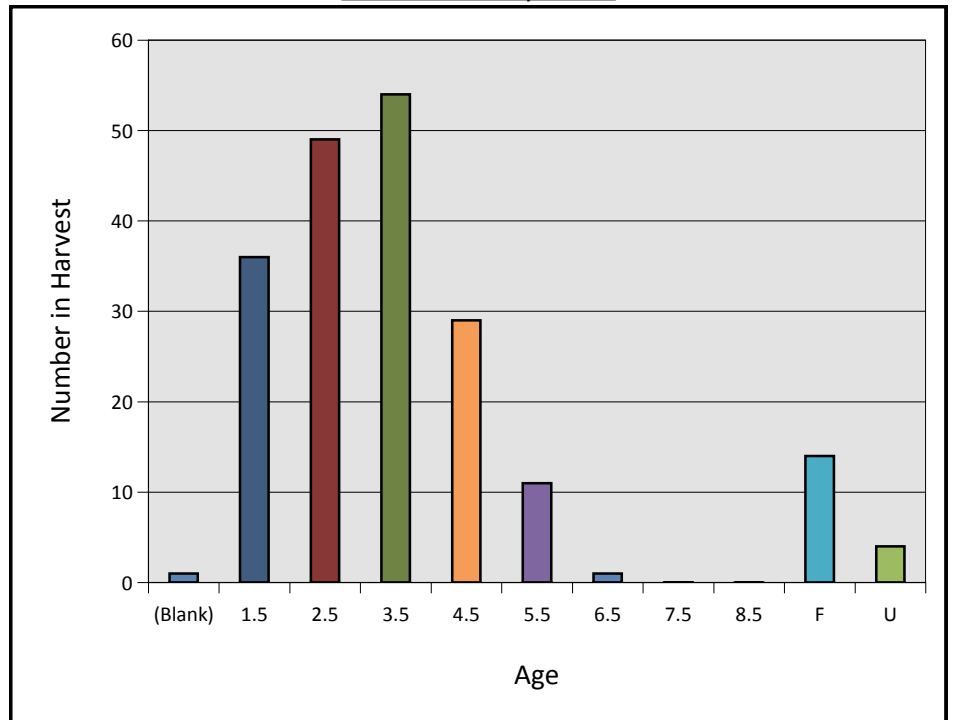

Bow:	55	19 %
Crossbow:	24	8 %
Gun:	213	72 %
Muzzleloader:	5	2 %

Total Attempts: 12295

Harvest by Age Class

Total Harvest

Age Class (YR)	Count	%
Fawn:	24	8 %
1.5:	50	17 %
2.5:	64	22 %
3.5:	80	27 %
4.5:	41	14 %
5.5:	20	7 %
6.5:	10	3 %
7.5:	2	0.7 %
8.5:	1	0.3 %

Total Harvest by Count

2021 Cumulative Harvest Data, cont.

Females

<u>Age Class (YR)</u>	<u>Count</u>	<u>% Adult F in Adult Female Harvest</u>
Fawn:	10	
1.5:	14	16 %
2.5:	15	17 %
3.5:	26	30 %
4.5:	12	14 %
5.5:	9	10 %
6.5:	9	10 %
7.5:	2	2 %
8.5:	1	1 %

Female Harvest by Count

Males

<u>Age Class (YR)</u>	<u>Count</u>	<u>% Adult M in Adult Male Harvest</u>
Fawn:	14	
1.5:	36	19 %
2.5:	49	26 %
3.5:	54	29 %
4.5:	29	16 %
5.5:	11	6 %
6.5:	1	0.5 %
7.5:	0	0 %
8.5:	0	0 %

Male Harvest by Count

Average Weights by Sex and Age (LBS)

Male Average Weight: 117.90348837209

Heaviest Deer: 181.6

Female Average Weight: 85.055172413793

Female Age Class (YR)

Fawn:	43.325
1.5:	77.566
2.5:	88.871
3.5:	88.72
4.5:	101.08
5.5:	92.775
6.5 and older:	91.654