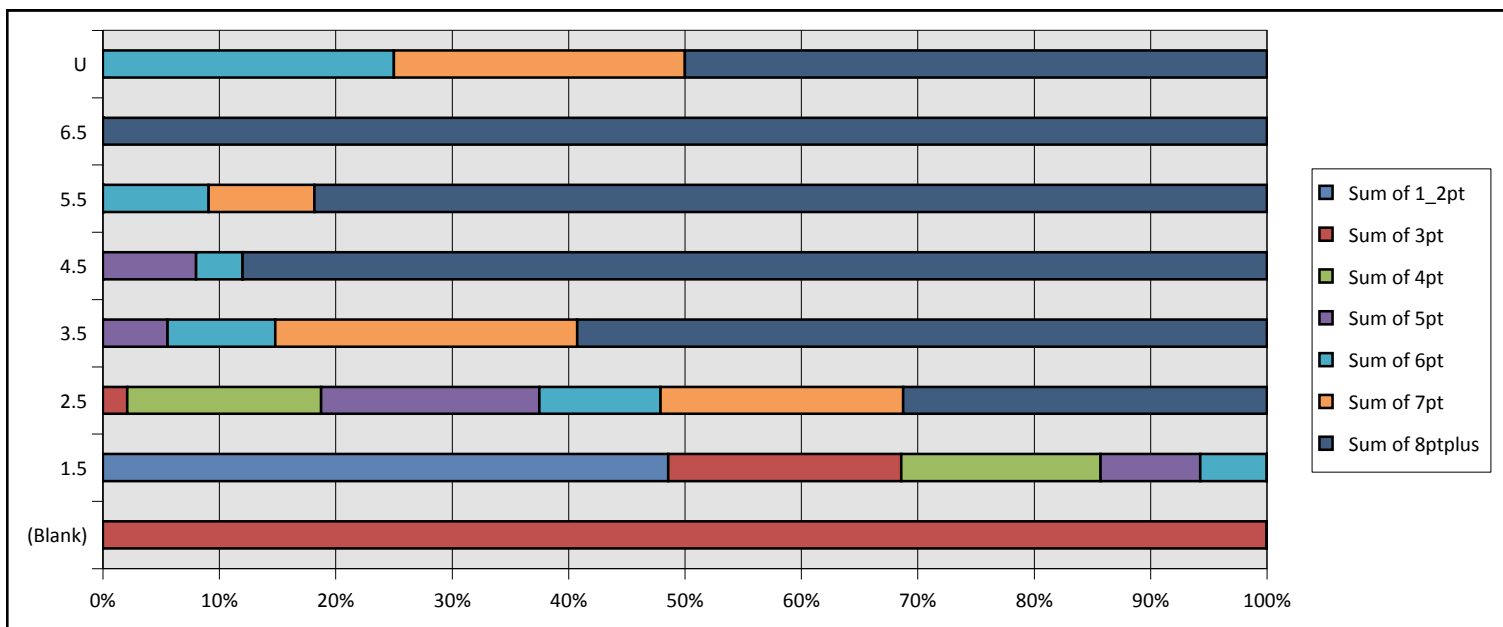

Male Harvest by Count

Average Weights by Sex and Age (LBS)

Male Average Weight: 117.90348837209

Heaviest Deer: 181.6

Female Average Weight: 85.055172413793

Female Age Class (YR)

Fawn:	43.325
1.5:	77.566
2.5:	88.871
3.5:	88.72
4.5:	101.08
5.5:	92.775
6.5 and older:	91.654

Male Age Class (YR)

Fawn:	57.283
1.5:	94.841
2.5:	112.08
3.5:	129.52
4.5:	143.12
5.5:	151.61
6.5 and older:	107.6

Average Female Weights by Age

Average Male Weights by Age

Harvest by Antler Characteristics and Age

Harvest by Antler Points

1 - 5 pts:	57
6 pts:	15
7 pts:	26
8 pts +:	82

Average Inside Spread by Age (YR)

1.5:	6.34
2.5:	10.522448979591
3.5:	13.007407407407
4.5:	14.967857142857
5.5:	15.645454545454
6.5 and older:	14.5

Number of Points by Percentage of Age Class

Average Inside Spread by Age

Average Beam Diameters by Age (CM)

<u>Right Beam</u>		<u>Left Beam</u>	
<u>Age Class</u>	<u>(CM)</u>	<u>Age Class</u>	<u>(CM)</u>
1.5:	1.6726470588235	1.5:	1.7029411764705
2.5:	2.2473469387755	2.5:	2.2683673469387
3.5:	2.7088888888888	3.5:	2.8018518518518
4.5:	3.0617241379310	4.5:	2.9993103448275
5.5:	3.2609090909090	5.5:	3.2854545454545
6.5 and older:	3.2	6.5 and older:	3.25